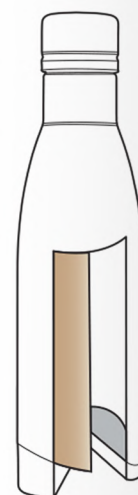

COPPER VACUUM INSULATED 500ML WATER BOTTLE

NIESKY Giftology

COPPER VACUUM INSULATED

Copper plated inner wall for
longer hours of enjoyment

DWGL 541 - Black DWHL 542 - White DWHL 543 - Navy Blue
DWHL 544 - Aqua Blue DWHL 545 - Titanium DWHL 546 - Red
DWHL 547 - Purple DWHL 547 - Green

**LEAK
FREE**