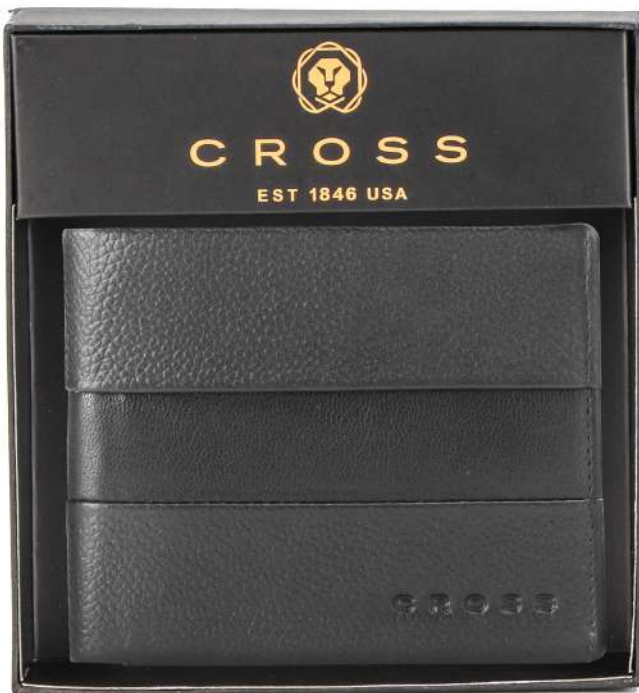

# ELY Cross Genuine Leather Wallet

## LACRS 886 - ELY

- 100% Genuine Leather
- 8 credit card pockets
- 2 currency compartments
- 2 multi-purpose pockets

PRINT OPTION

Engraving, Embossing